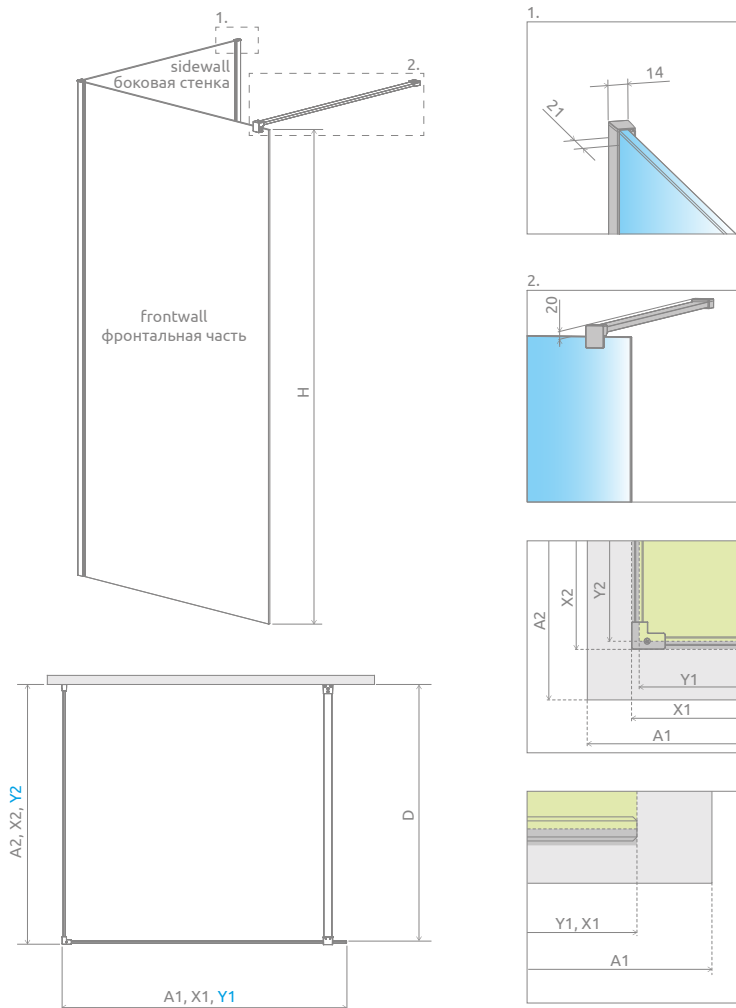

New

Modo New IV

It is possible to create a shower enclosure m with a fixed, L-shaped sidewall SW
 Неподвижная, боковая стенка шириной 30 см - Modo New SW.

Modo New IV+ Kyntos F

Profile finish:

Данное изделие доступно с фурнитурой цвета:

01 Chrome 54 Black
 01 Хром 54 Черный

Shower enclosure set consists of 2 parts: Front wall and sidewall. Please specify all the article numbers when making an order.

В заказе надо указать 2 номера артикулов: фронтальной части и боковой стенки.

It is possible to create a shower enclosure m with a fixed, L-shaped sidewall SW 30 cm wide. It can be matched with 8mm glass only. In this case, when ordering, please also specify the sidewall index number: chrome - 388000-01-01, black - 388000-54-01.